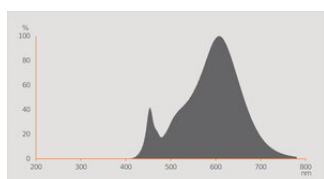

Photometrical data

Light color (designation)	Warm white
Lumen main.fact.at end of nom.life time	0.95
Standard deviation of color matching	≤ 6 sdc _m
Nominal luminous flux	350 lm
Luminous flux	350 lm
Luminous efficacy	74 lm/W
Luminous intensity	600 cd
Color temperature	2700 K
Color rendering index Ra	80
Flickering metric (Pst LM)	1
Stroboscope effect metric (SVM)	0.4