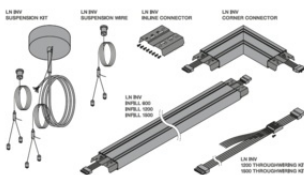

Documents and certificates		Document name
	Legal information	Safety Insert G11218828
	Legal information	LN INV Accessories
	Declarations of conformity	LN INV
	Declarations of conformity UKCA	LN INV
	Declarations of conformity UKCA	LN INV

Tender texts	Document name
Tender documents	LINEAR INDIVILED SUSPENSION WIRE-EN

LOGISTICAL DATA

Product code	Packaging unit (Pieces/Unit)	Dimensions (length x width x height)	Gross weight	Volume
4099854323980	BAG 1	110 mm x 140 mm x 10 mm	51.00 g	0.15 dm³
4099854323997	Shipping box 72	350 mm x 150 mm x 110 mm	4000.00 g	5.78 dm³

The mentioned product code describes the smallest quantity unit which can be ordered. One shipping unit can contain one or more single products. When placing an order, for the quantity please enter single or multiples of a shipping unit.

ADDITIONAL CATALOG INFORMATION

DISCLAIMER

Subject to change without notice. Errors and omission excepted. Always make sure to use the most recent release.