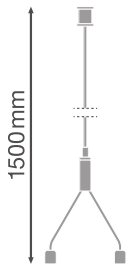

### Product features

- Adjustable suspension wire: 1 x Y wire suspension 1.5 m
- Stainless steel pendant cable and cable clips

### Dimensions & Weight

Diameter	4 mm
Height	1500 mm
Product weight	50.00 g

LN INV SUSPENSION WIRE